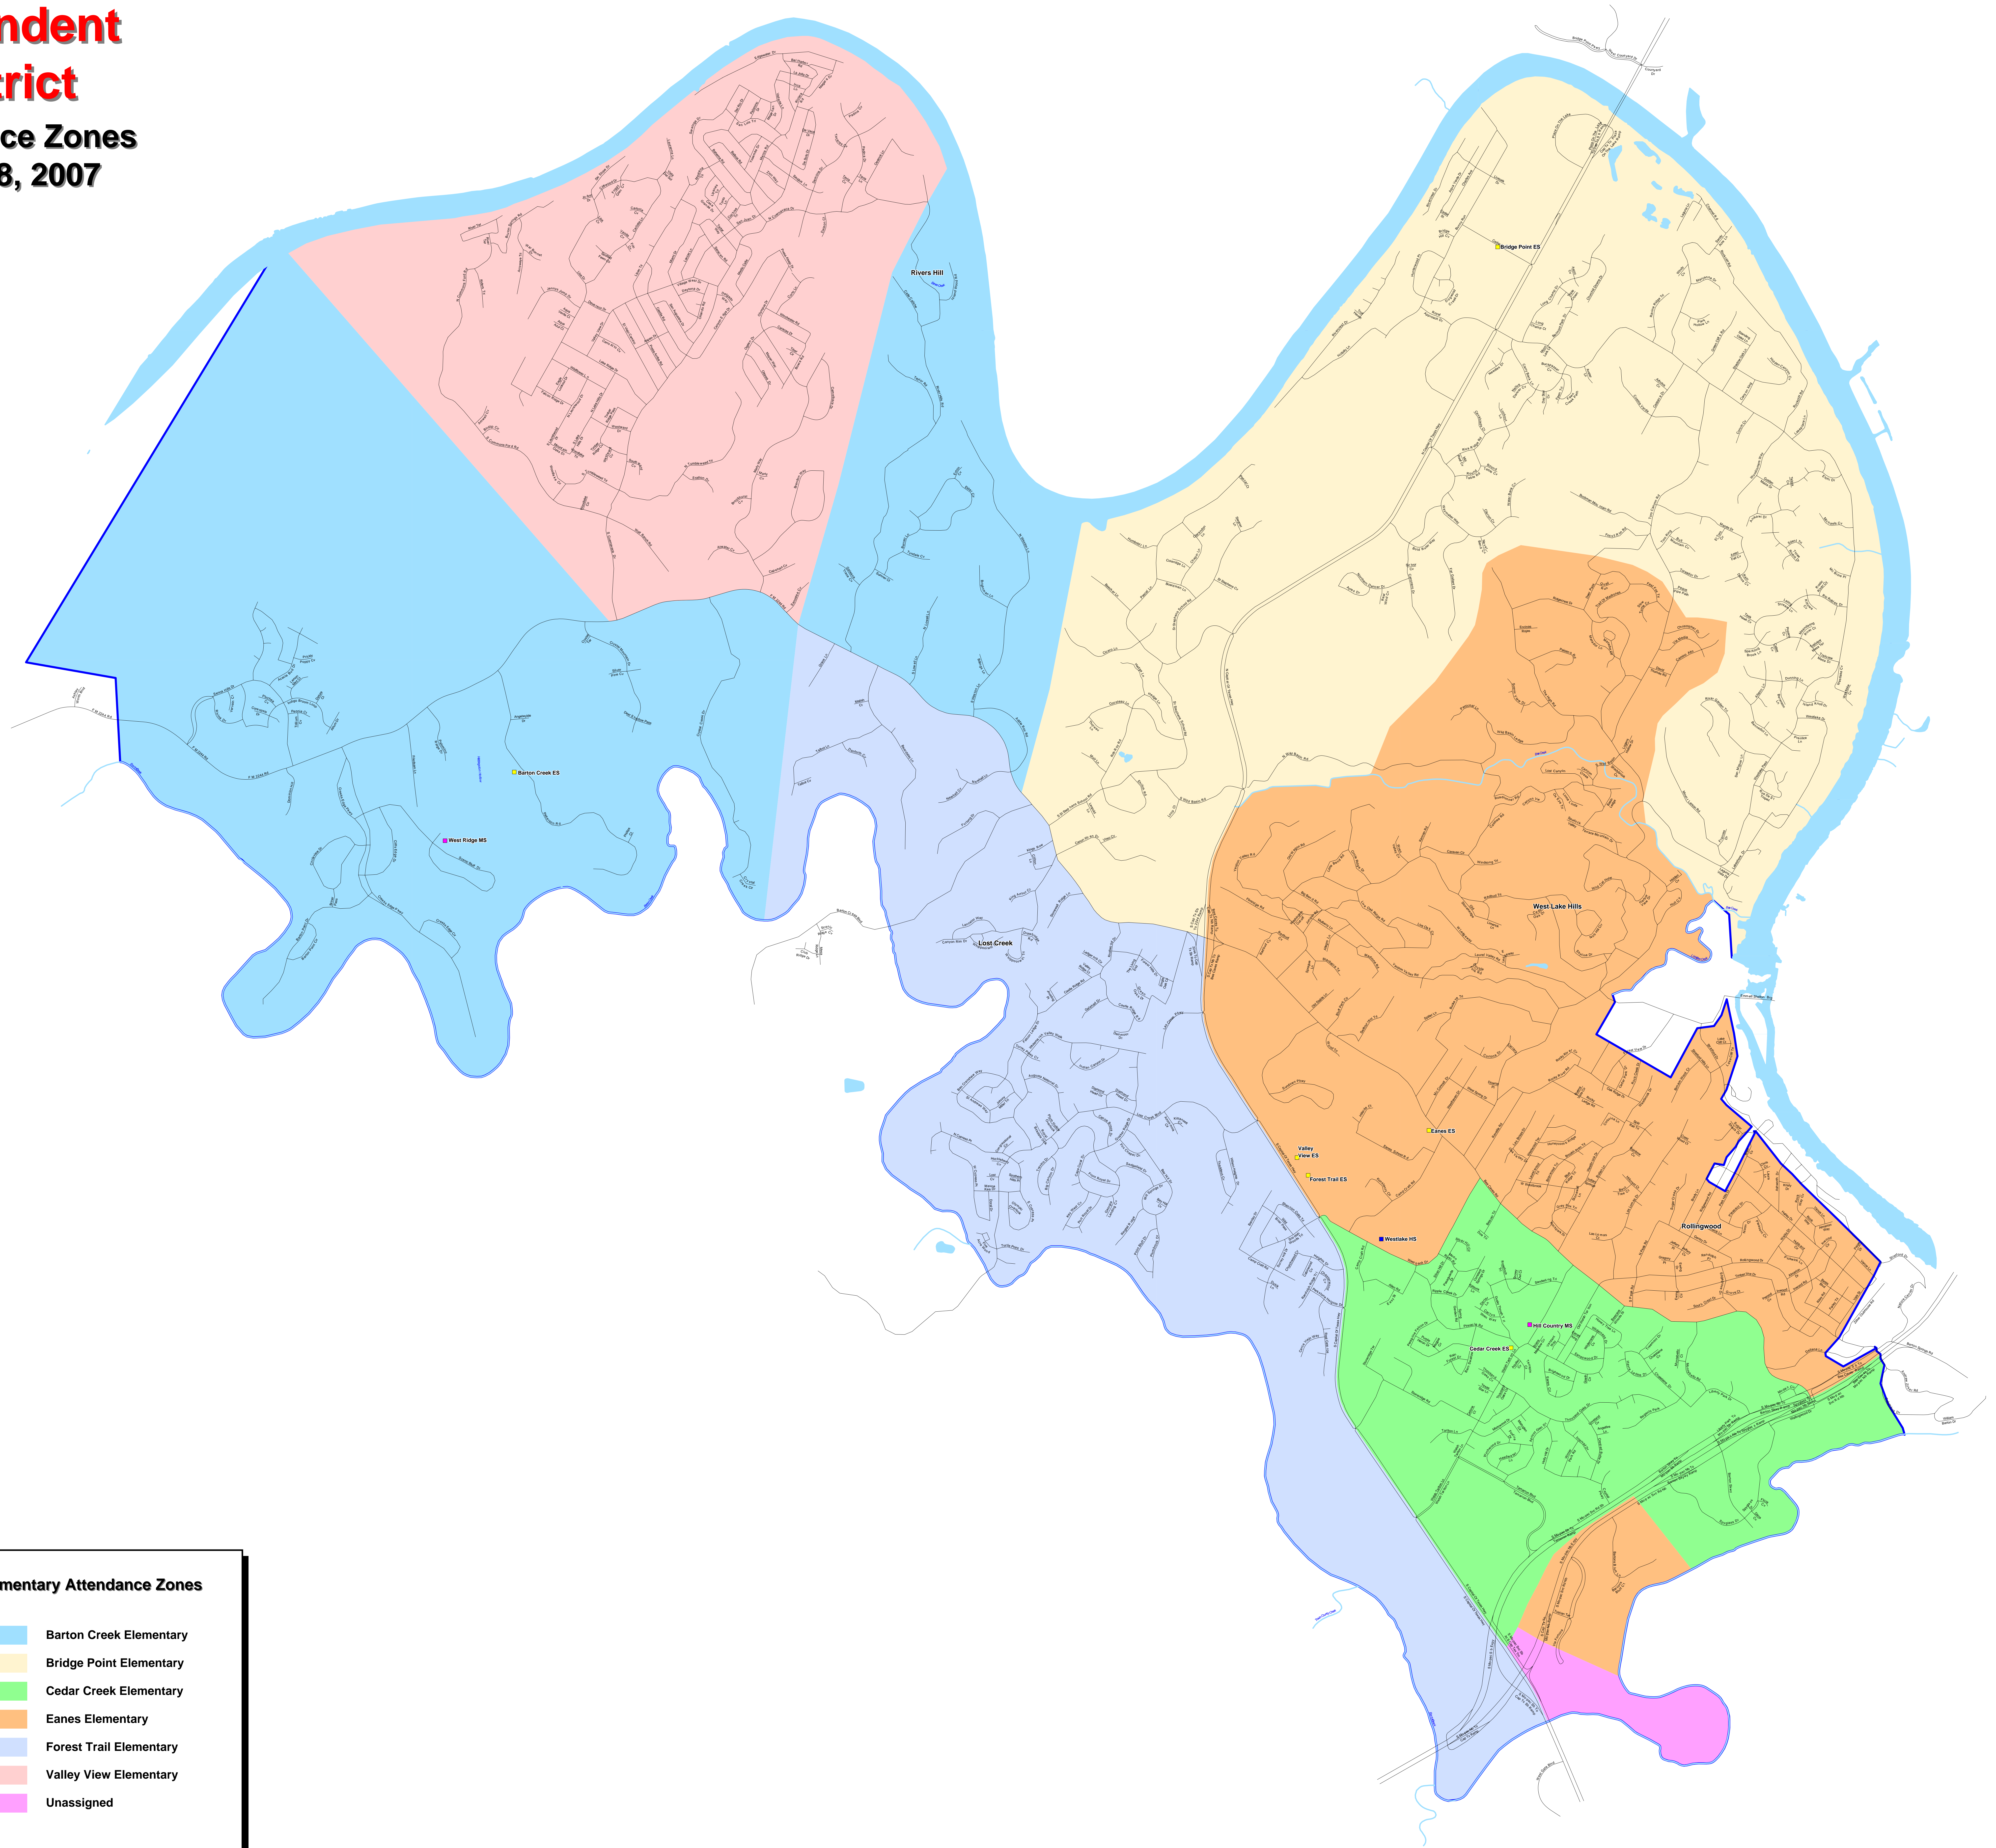

Eanes Independent School District

Elementary Attendance Zones
Approved March 28, 2007

Eanes Map Features

- Elementary Schools
- Middle School
- High School

Elementary Attendance Zones

- Barton Creek Elementary
- Bridge Point Elementary
- Cedar Creek Elementary
- Eanes Elementary
- Forest Trail Elementary
- Valley View Elementary
- Unassigned